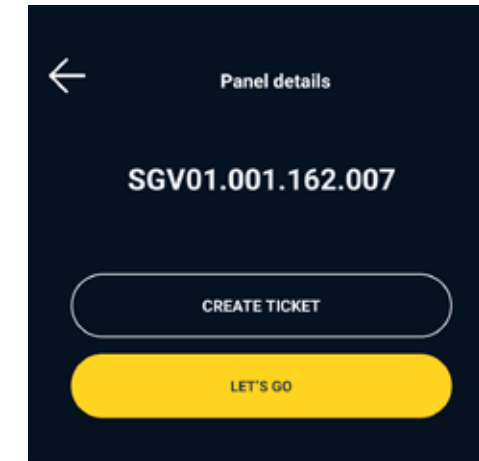

Features & Benefits

- Navigate your plant with built in **GPS** and **FLIR** thermal camera
- Create and manage tickets
- Go paperless
- Easily update panel information
- Take thermal photos of your panels to see anomalies up close and personal
- Upload the most up-to-date information to the web-portal in seconds

Saving time = Saving Money

Don't waste time looking for the faulty panels. Use the built-in GPS and built-in thermal camera to find the anomaly immediately.

Take thermal photographs of your plant.