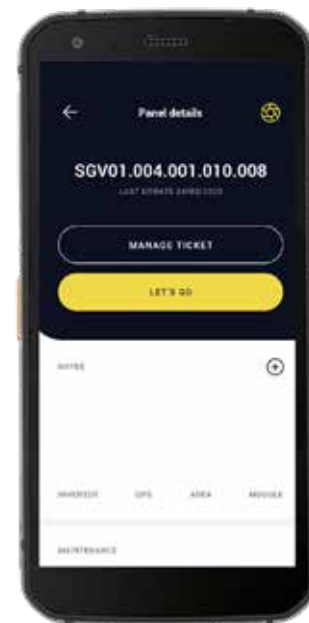

Assign and manage tickets.