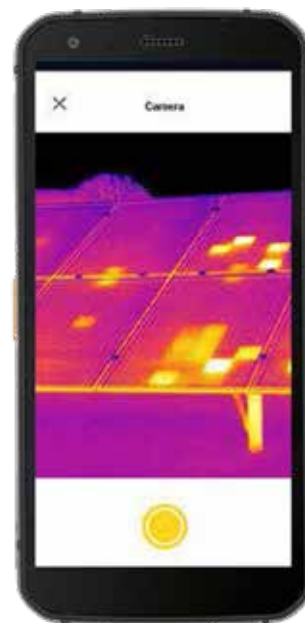

Features & Benefits

- Navigate your plant with built in **GPS** and **FLIR** thermal camera
- Create and manage tickets
- Go paperless
- Easily update panel information
- Take thermal photos of your panels to see anomalies up close and personal
- Upload the most up-to-date information to the web-portal in seconds

Saving time = Saving Money

Don't waste time looking for the faulty panels. Use the built-in GPS and built-in thermal camera to find the anomaly immediately.

Take thermal photographs of your plant.